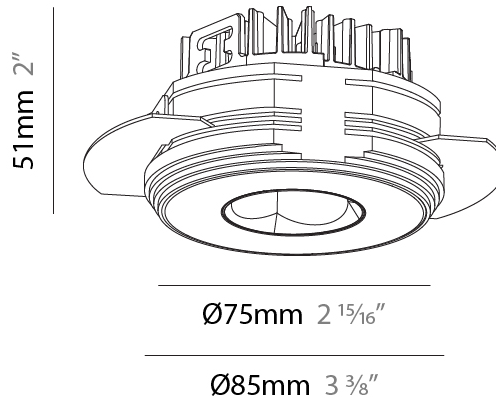

GENERAL

Series: Oiko Pro
Subseries: Oiko Pro Round
Brand: Prolicht
Division: Architectural
Mounting Type: Trimless
Mounting Location: Ceiling
Subcategory: Downlight

PHYSICAL

Shape: Round
Diameter (mm): 75
Diameter (in): 2 ¹⁵/₁₆
Height (mm): 51
Height (in): 2
Ceiling Thickness (mm): 10 / 12.5 / 15 / 25
Ceiling Thickness (in): 3/8 or 1/2 or 9/16 or 1
Min. Recessing Depth (mm): 55
Min. Recessing Depth (in): 2 ³/₁₆
Light Distribution: Direct
Diffuser: Lens Pack - Spread Lens / Linear Spread Lens / Honeycomb Louver
Fixture Finish: SSR / BKV / CWI / CRY / HAB / UFT / ITA / RUA / FTG / MYG / LOD / PUS / FRO / FUP / KIA / POP / BLS / SPG / MEY / GOH / GUM / CHC / COM / ABZ / JAG / OBR / MOS / ROR
Fixture Material: Aluminum Die Cast
Cut-out Measurements: 86mm / 2 11/16" Diameter

ELECTRICAL

Lamp Type: LED (Zhaga Standard)
Input Wattage (W): 14
Total Output Wattage (W): 12.7
Dimming: Dali Dimming
Driver Included: No
Driver Location: Recessed Housing
Driver Type: Constant Current - Universal (120Vac only for DALI driver)
Driver Class: Class 2
Input Voltage (V): 120 - 277
Constant Current (MA): 700

LED

Color Temperature (°K): 2700-6500 Tunable White
Max. Delivered Lumen (lm): 1240
Nominal Lumen (lm): 1460
CRI: >90 CRI
Lamp Life (hrs): 50000
Special LEDs offerings: Tunable White

OPTICAL

Reflector°: 52
Adjustability: Fixed

RATINGS AND CERTIFICATIONS

Certified By: Certified for North American Standards
IP rating: IP20