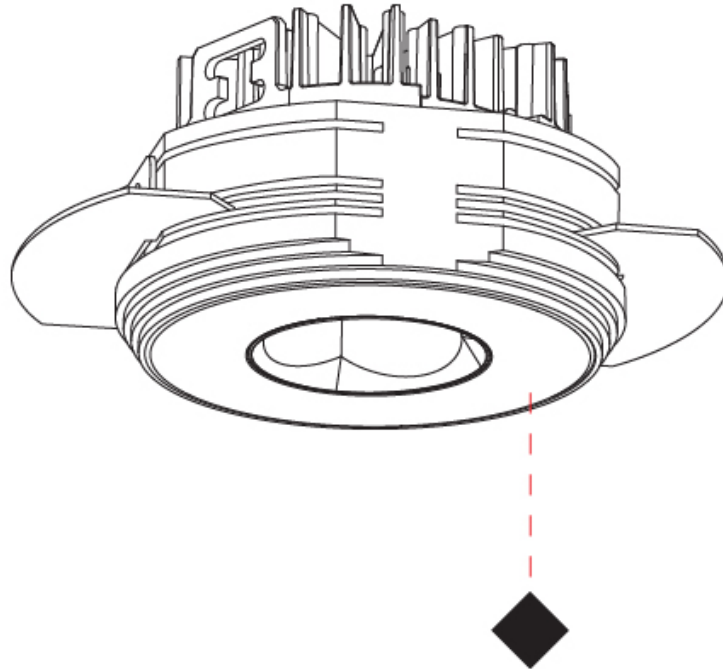

OIKO PRO ROUND TRIMLESS

A35882-

PROJECT

TYPE

SPECIFIER

QUANTITY

DATE